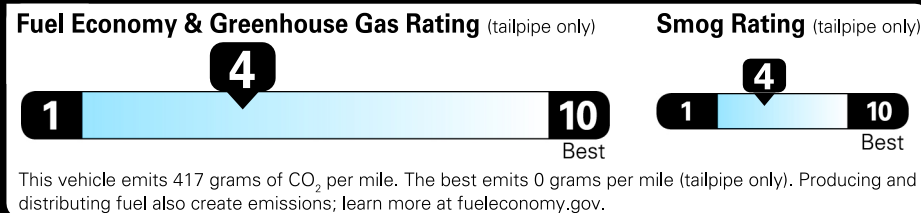

## 2026 Atlas SEL

Avocado Green Pearl exterior  
French Roast & Black leather interior

8-speed Automatic w/ Tiptronic® 4MOTION®

Volkswagen

**Fuel Economy**  
**21** MPG  
combined city/hwy  
**19** city  
**25** highway  
**4.8** gallons per 100 miles

Small SUVs range from 14 to 125 MPG. The best vehicle rates 146 MPGe.

**You spend \$3,250**  
**more in fuel costs over 5 years**  
compared to the average new vehicle.

**Annual fuel cost \$2,350**

Actual results will vary for many reasons, including driving conditions and how you drive and maintain your vehicle. The average new vehicle gets 29 MPG and costs \$8,500 to fuel over 5 years. Cost estimates are based on 15,000 miles per year at \$3.30 per gallon. MPGe is miles per gasoline gallon equivalent. Vehicle emissions are a significant cause of climate change and smog.