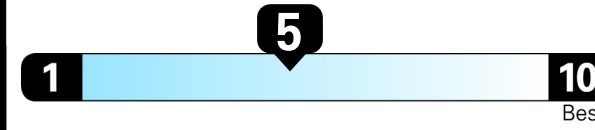

## 2026 Taos SEL

Monument Gray exterior  
Night Blue leather interior

8-speed Automatic w/ Tiptronic® 4MOTION®

Volkswagen

**Fuel Economy**  
**28** MPG  
combined city/hwy  
**25** city  
**33** highway  
**3.6** gallons per 100 miles

Small SUVs range from 14 to 125 MPG. The best vehicle rates 146 MPGe.

**You spend \$250**  
**more in fuel costs over 5 years**  
compared to the average new vehicle.

**Annual fuel COST**  
**\$1,750**

**Fuel Economy & Greenhouse Gas Rating** (tailpipe only)