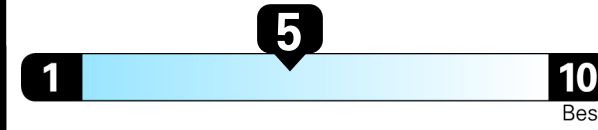

EPA DOT Fuel Economy and Environment

Gasoline Vehicle

2026 Tiguan SEL R-Line® Turbo

Opal White Pearl exterior
Grigio & Black leather interior

8-Speed Automatic 4MOTION®

Volkswagen

Fuel Economy
25 MPG
combined city/hwy
22 city
29 highway
4 gallons per 100 miles

Small SUVs range from 14 to 125 MPG. The best vehicle rates 146 MPGe.

You spend $1,500
more in fuel costs over 5 years
compared to the average new vehicle.

Annual fuel COST
$2,000

Fuel Economy & Greenhouse Gas Rating (tailpipe only)

This vehicle emits 360 grams of CO₂ per mile. The best emits 0 grams per mile (tailpipe only). Producing and distributing fuel also create emissions; learn more at fueleconomy.gov.

Smog Rating (tailpipe only)