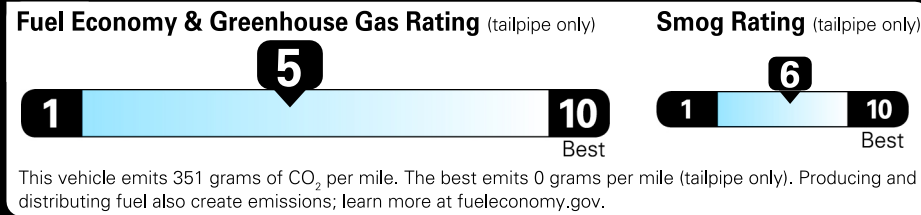

2026 Tiguan SE

Deep Black Pearl exterior
Mistral leatherette interior

8-Speed Automatic 4MOTION®

Volkswagen

Fuel Economy
25 MPG
combined city/hwy
22 city
30 highway
4 gallons per 100 miles

Small SUVs range from 14 to 125 MPG. The best vehicle rates 146 MPGe.

You spend \$1,500 more in fuel costs over 5 years compared to the average new vehicle.

Annual fuel cost \$2,000

Actual results will vary for many reasons, including driving conditions and how you drive and maintain your vehicle. The average new vehicle gets 29 MPG and costs \$8,500 to fuel over 5 years. Cost estimates are based on 15,000 miles per year at \$3.30 per gallon. MPGe is miles per gasoline gallon equivalent. Vehicle emissions are a significant cause of climate change and smog.