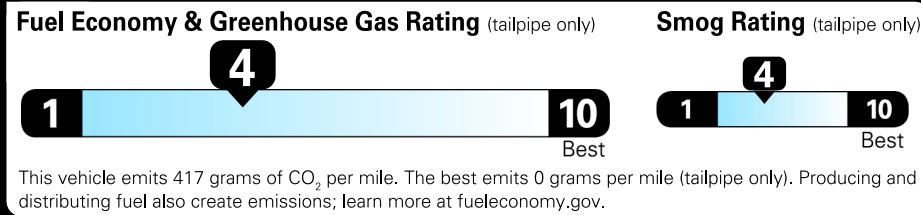

**Gasoline Vehicle**

**2026 Atlas SEL Premium R-Line®**

**Volkswagen**

Opal White Pearl exterior  
Shetland Beige leather interior

8-speed Automatic w/ Tiptronic® 4MOTION®

**Fuel Economy**  
**21** MPG  
combined city/hwy  
**19** city  
**25** highway  
**4.8** gallons per 100 miles

Small SUVs range from 14 to 125 MPG. The best vehicle rates 146 MPGe.

**You spend \$3,250**  
**more in fuel costs over 5 years**  
compared to the average new vehicle.

**Annual fuel COST**  
**\$2,350**