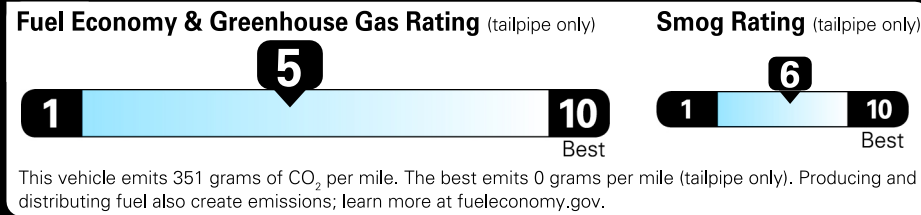

**Gasoline Vehicle**

**2026 Tiguan SE**

Monterey Blue Pearl exterior  
Grigio & Black leatherette interior

8-Speed Automatic 4MOTION®

Volkswagen

**Fuel Economy**  
**25** MPG  
combined city/hwy  
**22** city  
**30** highway  
**4** gallons per 100 miles

Small SUVs range from 14 to 125 MPG. The best vehicle rates 146 MPGe.

**You spend \$1,500**  
**more in fuel costs over 5 years**  
compared to the average new vehicle.

**Annual fuel COST \$2,000**

Actual results will vary for many reasons, including driving conditions and how you drive and maintain your vehicle. The average new vehicle gets 29 MPG and costs \$8,500 to fuel over 5 years. Cost estimates are based on 15,000 miles per year at \$3.30 per gallon. MPGe is miles per gasoline gallon equivalent. Vehicle emissions are a significant cause of climate change and smog.