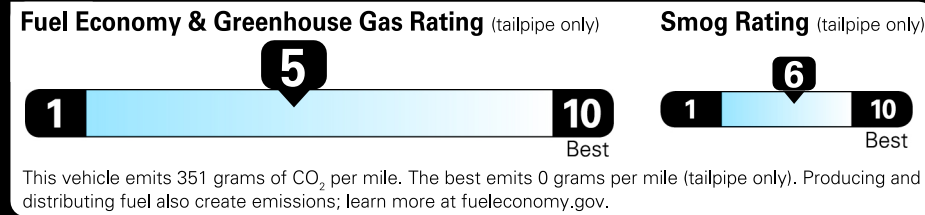

Gasoline Vehicle

2026 Tiguan SE

Platinum Gray Metallic exterior
Grigio & Black leatherette interior

8-Speed Automatic 4MOTION®

Volkswagen

Fuel Economy
25 MPG
combined city/hwy
22 MPG
city
30 MPG
highway
4 gallons per 100 miles

Small SUVs range from 14 to 125 MPG. The best vehicle rates 146 MPGe.

You spend \$1,500
more in fuel costs over 5 years
compared to the average new vehicle.

Annual fuel COST
\$2,000

Actual results will vary for many reasons, including driving conditions and how you drive and maintain your vehicle. The average new vehicle gets 29 MPG and costs \$8,500 to fuel over 5 years. Cost estimates are based on 15,000 miles per year at \$3.30 per gallon. MPGe is miles per gasoline gallon equivalent. Vehicle emissions are a significant cause of climate change and smog.