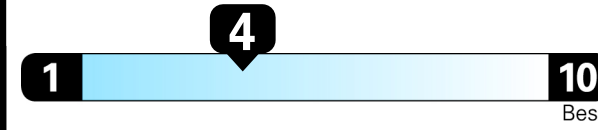

Gasoline Vehicle

2026 Atlas Cross Sport SE w/ Technology

Volkswagen

Pure Gray exterior
Titan Black leatherette interior

8-speed Automatic w/ Tiptronic® 4MOTION®

Fuel Economy
22 MPG
combined city/hwy
20 city
26 highway
4.5 gallons per 100 miles

Small SUVs range from 14 to 125 MPG. The best vehicle rates 146 MPGe.

You spend \$2,750 more in fuel costs over 5 years compared to the average new vehicle.

Annual fuel COST \$2,250

Fuel Economy & Greenhouse Gas Rating (tailpipe only)