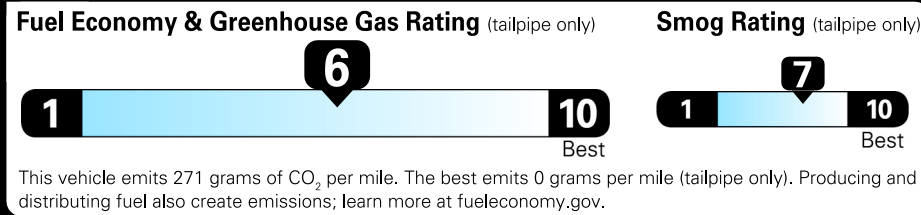

EPA DOT Fuel Economy and Environment

Gasoline Vehicle

2026 Jetta 1.5T Sport

Platinum Gray Metallic exterior
Titan Black cloth interior

8-speed Automatic w/ Tiptronic®

Volkswagen

Fuel Economy
33 MPG
combined city/hwy
29 city
40 highway
3 gallons per 100 miles

Compact Cars range from 17 to 116 MPG.
The best vehicle rates 146 MPGe.

You save \$1,000
in fuel costs over 5 years
compared to the average new vehicle.

Annual fuel COST
\$1,500

Actual results will vary for many reasons, including driving conditions and how you drive and maintain your vehicle. The average new vehicle gets 29 MPG and costs \$8,500 to fuel over 5 years. Cost estimates are based on 15,000 miles per year at \$3.30 per gallon. MPGe is miles per gasoline gallon equivalent. Vehicle emissions are a significant cause of climate change and smog.