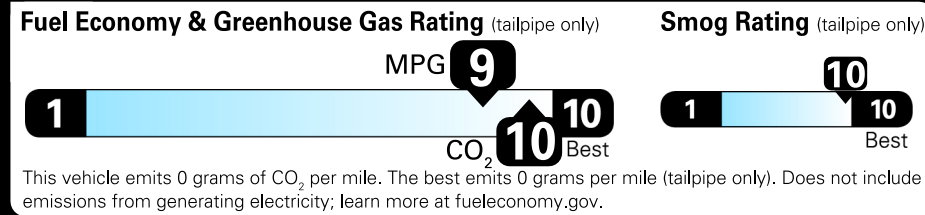

2026 ID.4 AWD Pro

Pure Gray exterior
"Stone" interior w/ cloth & leatherette

82 kWh battery

Volkswagen

You save \$4,250
in fuel costs over 5 years compared to the average new vehicle.

Annual fuel COST \$850

Actual results will vary for many reasons, including driving conditions and how you drive and maintain your vehicle. The average new vehicle gets 29 MPG and costs \$8,500 to fuel over 5 years. Cost estimates are based on 15,000 miles per year at \$0.17 per kW-hr. MPGe is miles per gasoline gallon equivalent. Vehicle emissions are a significant cause of climate change and smog.