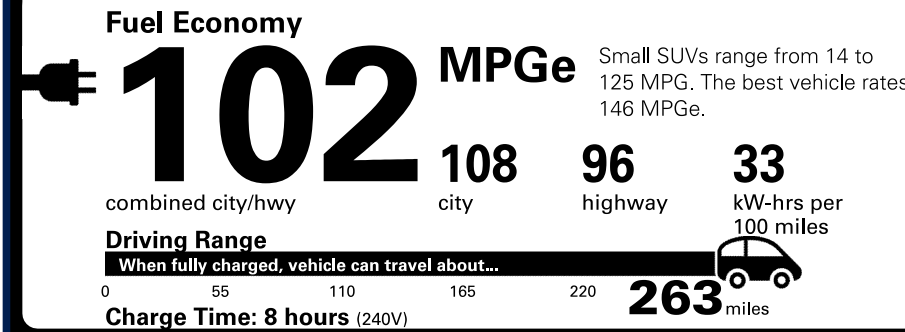

LOC:
Pure Gray exterior

Dealer Stock Status: INVENTORY

VIN: 1V2DSPE80TC002318
"Stone" interior w/ cloth & leatherette

MODEL: E813SN-2026 ID.4 AWD Pro
2026092-ORIGINAL

EPA DOT Fuel Economy and Environment

Electric Vehicle

2026 ID.4 AWD Pro

Pure Gray exterior
"Stone" interior w/ cloth & leatherette

82 kWh battery

Volkswagen

You save \$4,250
in fuel costs over 5 years compared to the average new vehicle.

Annual fuel COST \$850

Actual results will vary for many reasons, including driving conditions and how you drive and maintain your vehicle. The average new vehicle gets 29 MPG and costs \$8,500 to fuel over 5 years. Cost estimates are based on 15,000 miles per year at \$0.17 per kW-hr. MPGe is miles per gasoline gallon equivalent. Vehicle emissions are a significant cause of climate change and smog.

Destination Charge \$1,475.00

Total Manufacturer's Suggested Retail Price: \$50,904.00

Does not include: fuel; license, title or registration fees; taxes; dealer fees; or any options or items not listed above.