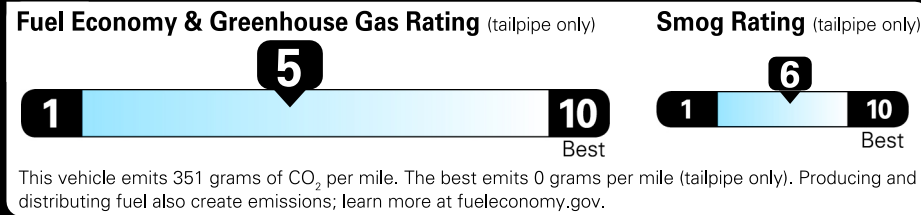

EPA DOT Fuel Economy and Environment

Gasoline Vehicle

2026 Tiguan SE

Platinum Gray Metallic exterior
Grigio & Black leatherette interior

8-Speed Automatic 4MOTION®

Volkswagen

Fuel Economy
25 MPG
combined city/hwy
22 city
30 highway
4 gallons per 100 miles

Small SUVs range from 14 to 125 MPG. The best vehicle rates 146 MPGe.

You spend \$1,500
more in fuel costs over 5 years
compared to the average new vehicle.

Annual fuel COST
\$2,000

Actual results will vary for many reasons, including driving conditions and how you drive and maintain your vehicle. The average new vehicle gets 29 MPG and costs \$8,500 to fuel over 5 years. Cost estimates are based on 15,000 miles per year at \$3.30 per gallon. MPGe is miles per gasoline gallon equivalent. Vehicle emissions are a significant cause of climate change and smog.