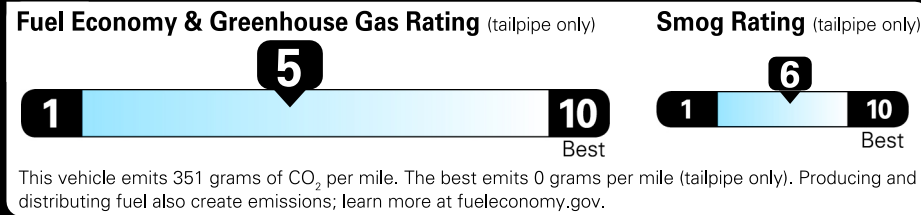

EPA DOT Fuel Economy and Environment

Gasoline Vehicle

2026 Tiguan SE

Pyrite Silver Metallic exterior
Grigio & Black leatherette interior

8-Speed Automatic 4MOTION®

Volkswagen

Fuel Economy
25 MPG
combined city/hwy
22 MPG
city
30 MPG
highway
4 gallons per 100 miles

Small SUVs range from 14 to 125 MPG. The best vehicle rates 146 MPGe.

You spend \$1,500
more in fuel costs over 5 years
compared to the average new vehicle.

Annual fuel COST
\$2,000

Actual results will vary for many reasons, including driving conditions and how you drive and maintain your vehicle. The average new vehicle gets 29 MPG and costs \$8,500 to fuel over 5 years. Cost estimates are based on 15,000 miles per year at \$3.30 per gallon. MPGe is miles per gasoline gallon equivalent. Vehicle emissions are a significant cause of climate change and smog.