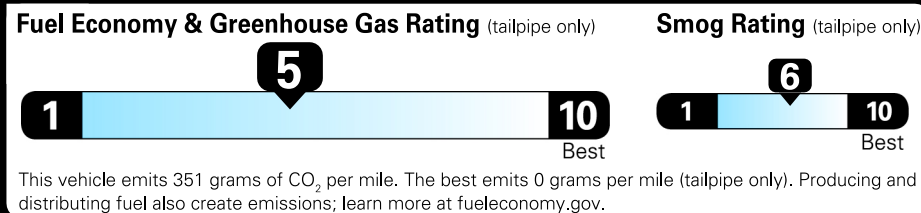

Gasoline Vehicle

2026 Tiguan SE

Pure White exterior
Grigio & Black leatherette interior

8-Speed Automatic 4MOTION®

Volkswagen

Fuel Economy
25 MPG
combined city/hwy
22 MPG
city
30 MPG
highway
4 gallons per 100 miles

Small SUVs range from 14 to 125 MPG. The best vehicle rates 146 MPGe.

You spend \$1,500
more in fuel costs over 5 years
compared to the average new vehicle.

Annual fuel COST
\$2,000

Actual results will vary for many reasons, including driving conditions and how you drive and maintain your vehicle. The average new vehicle gets 29 MPG and costs \$8,500 to fuel over 5 years. Cost estimates are based on 15,000 miles per year at \$3.30 per gallon. MPGe is miles per gasoline gallon equivalent. Vehicle emissions are a significant cause of climate change and smog.