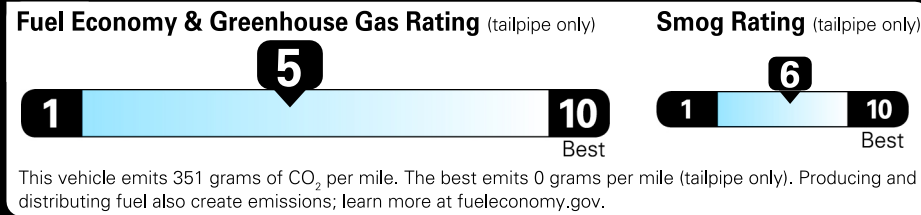

EPA DOT Fuel Economy and Environment

Gasoline Vehicle

2026 Tiguan SE

Platinum Gray Metallic exterior
Grigio & Black leatherette interior

8-Speed Automatic 4MOTION®

Volkswagen

Fuel Economy
25 MPG
combined city/hwy
22 MPG
city
30 MPG
highway
4 gallons per 100 miles

Small SUVs range from 14 to 125 MPG. The best vehicle rates 146 MPGe.

You spend \$1,500
more in fuel costs over 5 years
compared to the average new vehicle.

Annual fuel COST \$2,000

Actual results will vary for many reasons, including driving conditions and how you drive and maintain your vehicle. The average new vehicle gets 29 MPG and costs \$8,500 to fuel over 5 years. Cost estimates are based on 15,000 miles per year at \$3.30 per gallon. MPGe is miles per gasoline gallon equivalent. Vehicle emissions are a significant cause of climate change and smog.