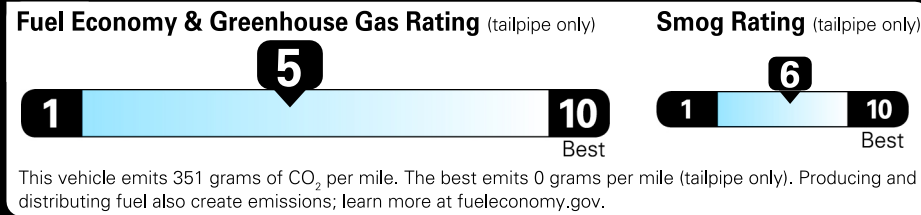

Gasoline Vehicle

2026 Tiguan SE

Platinum Gray Metallic exterior
Grigio & Black leatherette interior

8-Speed Automatic 4MOTION®

Volkswagen

Fuel Economy
25 MPG
combined city/hwy
22 city
30 highway
4 gallons per 100 miles

Small SUVs range from 14 to 125 MPG. The best vehicle rates 146 MPGe.

You spend \$1,500
more in fuel costs over 5 years
compared to the average new vehicle.

Annual fuel COST
\$2,000

Actual results will vary for many reasons, including driving conditions and how you drive and maintain your vehicle. The average new vehicle gets 29 MPG and costs \$8,500 to fuel over 5 years. Cost estimates are based on 15,000 miles per year at \$3.30 per gallon. MPGe is miles per gasoline gallon equivalent. Vehicle emissions are a significant cause of climate change and smog.