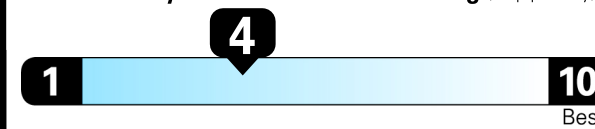

2026 Atlas SEL

Avocado Green Pearl exterior
Titan Black leather interior

8-speed Automatic w/ Tiptronic® 4MOTION®

Volkswagen

Fuel Economy
21 MPG
combined city/hwy
19 city
25 highway
4.8 gallons per 100 miles

Small SUVs range from 14 to 125 MPG. The best vehicle rates 146 MPGe.

You spend \$3,250
more in fuel costs over 5 years
compared to the average new vehicle.

Annual fuel COST
\$2,350

Fuel Economy & Greenhouse Gas Rating (tailpipe only)