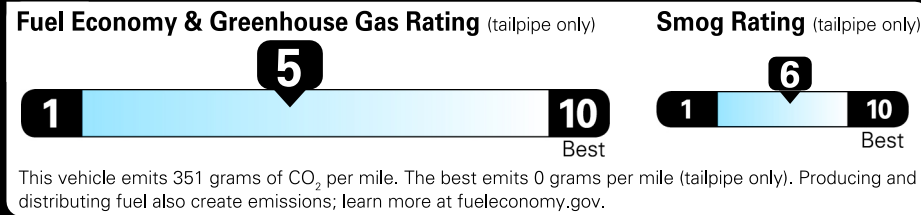

**EPA DOT Fuel Economy and Environment**

**Gasoline Vehicle**

**2026 Tiguan SE**

Pyrite Silver Metallic exterior  
Grigio & Black leatherette interior

8-Speed Automatic 4MOTION®

Volkswagen

**Fuel Economy**  
**25** MPG  
combined city/hwy  
**22** MPG  
city  
**30** MPG  
highway  
**4** gallons per 100 miles

Small SUVs range from 14 to 125 MPG. The best vehicle rates 146 MPGe.

**You spend \$1,500**  
**more in fuel costs over 5 years**  
compared to the average new vehicle.

**Annual fuel COST**  
**\$2,000**