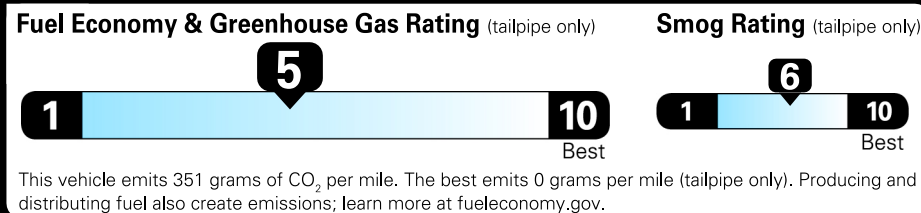

**EPA DOT Fuel Economy and Environment**

**Gasoline Vehicle**

**2026 Tiguan SE**

Pure White exterior  
Grigio & Black leatherette interior

8-Speed Automatic 4MOTION®

Volkswagen

**Fuel Economy**  
**25** MPG  
combined city/hwy  
**22** MPG  
city  
**30** MPG  
highway  
**4** gallons per 100 miles

Small SUVs range from 14 to 125 MPG. The best vehicle rates 146 MPGe.

**You spend \$1,500**  
**more in fuel costs over 5 years**  
compared to the average new vehicle.

**Annual fuel COST**  
**\$2,000**