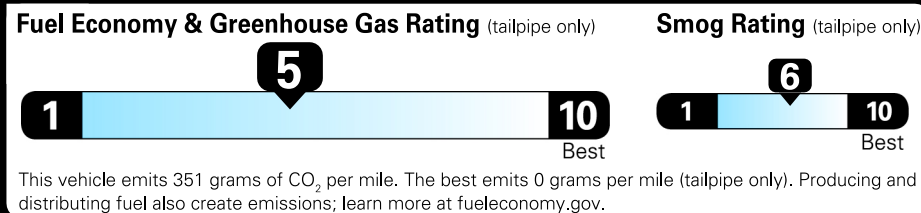

2026 Tiguan SE

Pure White exterior
Grigio & Black leatherette interior

8-Speed Automatic 4MOTION®

Volkswagen

Fuel Economy
25 MPG
combined city/hwy
22 MPG
city
30 MPG
highway
4 gallons per 100 miles

Small SUVs range from 14 to 125 MPG. The best vehicle rates 146 MPGe.

You spend \$1,500
more in fuel costs over 5 years
compared to the average new vehicle.

Annual fuel COST
\$2,000

Actual results will vary for many reasons, including driving conditions and how you drive and maintain your vehicle. The average new vehicle gets 29 MPG and costs \$8,500 to fuel over 5 years. Cost estimates are based on 15,000 miles per year at \$3.30 per gallon. MPGe is miles per gasoline gallon equivalent. Vehicle emissions are a significant cause of climate change and smog.