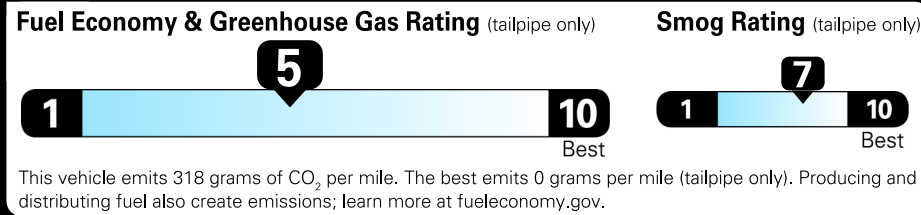

LOC: FP FP
Deep Black Pearl exterior

Dealer Stock Status: INVENTORY

Gray & Black leather interior
VIN: 3VV4C7B24TM048619

MODEL: CL24SR-2026 Taos SEL
2026062-ORIGINAL

EPA DOT Fuel Economy and Environment

Gasoline Vehicle

2026 Taos SEL

Deep Black Pearl exterior
Gray & Black leather interior

8-speed Automatic w/ Tiptronic® 4MOTION®

Volkswagen

Fuel Economy
28 MPG
combined city/hwy
25 city
33 highway
3.6 gallons per 100 miles

Small SUVs range from 14 to 125 MPG. The best vehicle rates 146 MPGe.

You spend $250 more in fuel costs over 5 years compared to the average new vehicle.

Annual fuel COST $1,750

Actual results will vary for many reasons, including driving conditions and how you drive and maintain your vehicle. The average new vehicle gets 29 MPG and costs $8,500 to fuel over 5 years. Cost estimates are based on 15,000 miles per year at $3.30 per gallon. MPGe is miles per gasoline gallon equivalent. Vehicle emissions are a significant cause of climate change and smog.

fuel economy.gov

Calculate personalized estimates and compare vehicles

GOVERNMENT 5-STAR SAFETY RATINGS

Overall Vehicle Score ★★★★★

Based on the combined ratings of frontal, side and rollover. Should ONLY be compared to other vehicles of similar size and weight.

Frontal Crash Driver ★★★★★
Passenger ★★★★★

Based on the risk of injury in a frontal impact. Should ONLY be compared to other vehicles of similar size and weight.

Side Crash Front Seat ★★★★★
Rear Seat ★★★★★

Based on the risk of injury in a side impact.

Rollover ★★★★★

Based on the risk of rollover in a single-vehicle crash.

Star ratings range from 1 to 5 stars (★★★★★) with 5 being the highest.

Source: National Highway Traffic Safety Administration (NHTSA).

www.safercar.gov or 1-888-327-4236

PARTS CONTENT INFORMATION

For vehicles in this carline:
U.S./CANADIAN PARTS CONTENT: 14%
Major sources of foreign parts content:
MEXICO 39%

Note: parts content does not include final assembly, distribution or other non-parts costs.

For this vehicle:
Final assembly point:
PUEBLA, MEXICO

Country of origin:

ENGINE: **MEXICO**

TRANSMISSION: **UNITED STATES**

VIN: 3VV4C7B24TM048619

COMM. NUMBER: SJ4581

Port of Entry: FREEPORT

GVWR: 2,090 kg/ 4,608 lbs
GVWR Threshold: 31.35 kg/ 69.12 lbs
Accessories Weight: 12.33 kg/ 27.18 lbs

PERFORMANCE
- 1.5L TSI® 16-valve DOHC turbo 4-cylinder engine w/ stop-start system
- 4MOTION® all-wheel drive

EXTERIOR
- 19" alloy wheels w/ all-season tires
- LED automatic headlights, Daytime Running Lights & taillights
- Adaptive Front Lighting System (AFS)
- Front light bar
- Heated side mirrors
- Rain-sensing front wipers w/ heated washer nozzles
- Rear window washer & wiper
- Power tilting & sliding panoramic sunroof
- Roof rails

INTERIOR
- Climatronic® Touch dual-zone automatic climate control
- Heated, leatherette-wrapped steering wheel
- Leather-trimmed shifter
- Heated & ventilated, power driver's seat w/ lumbar support
- Heated & ventilated front passenger seat
- Rear seat: 60/40 split-folding, w/ center armrest
- Leather seating surfaces (1st row & outboard 2nd row)
- Auto-dimming interior rearview mirror
- Front USB-C ports
- Rear USB-C charging port
- Multi-color adjustable ambient lighting
- Door sill scuff plates