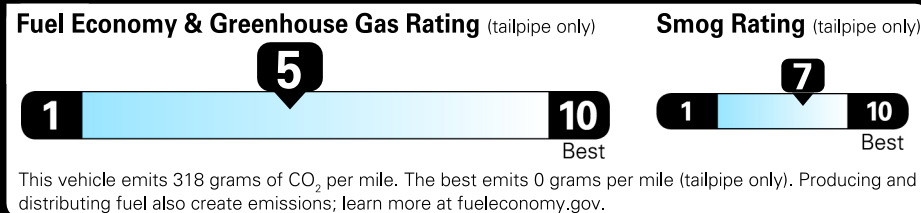

2026 Taos SEL

Pure White exterior
Gray & Black leather interior

8-speed Automatic w/ Tiptronic® 4MOTION®

Volkswagen

Fuel Economy
28 MPG
25 city
33 highway
3.6 gallons per 100 miles

Small SUVs range from 14 to 125 MPG. The best vehicle rates 146 MPGe.

You spend \$250
more in fuel costs over 5 years
compared to the average new vehicle.

Annual fuel COST
\$1,750

Actual results will vary for many reasons, including driving conditions and how you drive and maintain your vehicle. The average new vehicle gets 29 MPG and costs \$8,500 to fuel over 5 years. Cost estimates are based on 15,000 miles per year at \$3.30 per gallon. MPGe is miles per gasoline gallon equivalent. Vehicle emissions are a significant cause of climate change and smog.