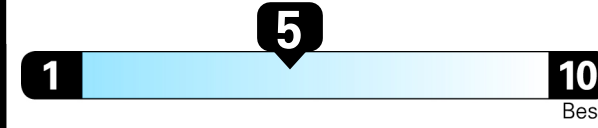

EPA DOT Fuel Economy and Environment

Gasoline Vehicle

2026 Taos SE

Monterey Blue Pearl exterior
Black CloudTex leatherette & cloth interior

8-speed Automatic w/ Tiptronic® 4MOTION®

Volkswagen

Fuel Economy
28 MPG
combined city/hwy
25 city
33 highway
3.6 gallons per 100 miles

Small SUVs range from 14 to 125 MPG. The best vehicle rates 146 MPGe.

You spend \$250
more in fuel costs over 5 years
compared to the average new vehicle.

Annual fuel COST
\$1,750

Fuel Economy & Greenhouse Gas Rating (tailpipe only)