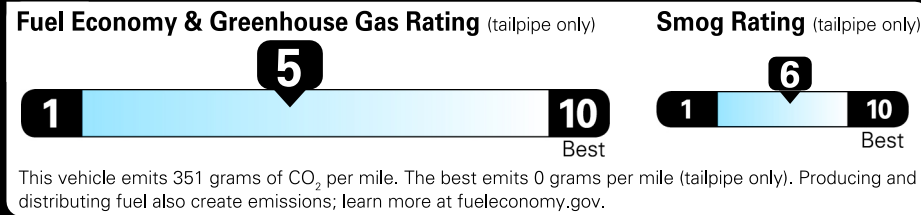

Gasoline Vehicle

2026 Tiguan S

Pyrite Silver Metallic exterior
Grigio & Black cloth interior

8-Speed Automatic 4MOTION®

Volkswagen

Fuel Economy
25 MPG
combined city/hwy
22 MPG
city
30 MPG
highway
4 gallons per 100 miles

Small SUVs range from 14 to 125 MPG. The best vehicle rates 146 MPGe.

You spend \$1,500
more in fuel costs over 5 years
compared to the average new vehicle.

Annual fuel COST \$2,000

Actual results will vary for many reasons, including driving conditions and how you drive and maintain your vehicle. The average new vehicle gets 29 MPG and costs \$8,500 to fuel over 5 years. Cost estimates are based on 15,000 miles per year at \$3.30 per gallon. MPGe is miles per gasoline gallon equivalent. Vehicle emissions are a significant cause of climate change and smog.