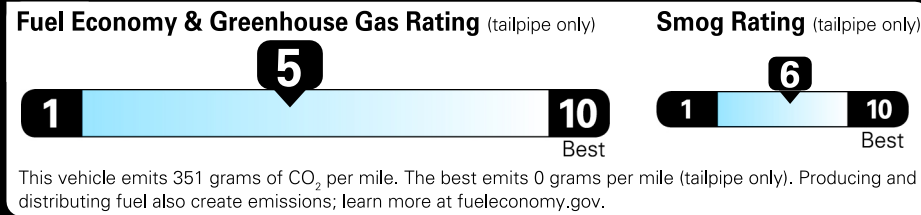

2026 Tiguan S

Deep Black Pearl exterior
Grigio & Black cloth interior

8-Speed Automatic 4MOTION®

Volkswagen

Fuel Economy
25 MPG
combined city/hwy
22 MPG
city
30 MPG
highway
4 gallons per 100 miles

Small SUVs range from 14 to 125 MPG. The best vehicle rates 146 MPGe.

You spend \$1,500
more in fuel costs over 5 years
compared to the average new vehicle.

Annual fuel COST
\$2,000

Actual results will vary for many reasons, including driving conditions and how you drive and maintain your vehicle. The average new vehicle gets 29 MPG and costs \$8,500 to fuel over 5 years. Cost estimates are based on 15,000 miles per year at \$3.30 per gallon. MPGe is miles per gasoline gallon equivalent. Vehicle emissions are a significant cause of climate change and smog.