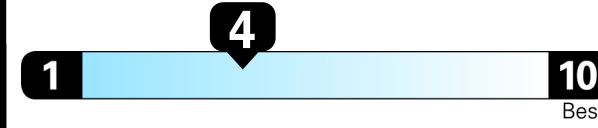

Gasoline Vehicle

2026 Atlas Cross Sport SEL Premium R-Line®

Volkswagen

Deep Black Pearl exterior
Titan Black leather w/ Blue underlay

8-speed Automatic w/ Tiptronic® 4MOTION®

Fuel Economy
22 MPG
combined city/hwy
20 city
26 highway
4.5 gallons per 100 miles

Small SUVs range from 14 to 125 MPG. The best vehicle rates 146 MPGe.

You spend \$2,750
more in fuel costs over 5 years
compared to the average new vehicle.

Annual fuel COST
\$2,250

Fuel Economy & Greenhouse Gas Rating (tailpipe only)