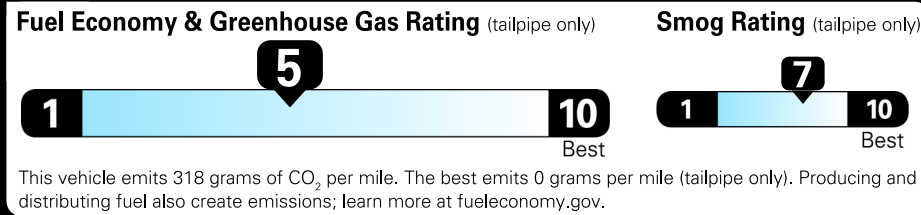

## 2026 Taos SE Black

Deep Black Pearl exterior  
Black CloudTex leatherette & cloth int.

8-speed Automatic w/ Tiptronic® 4MOTION®

Volkswagen

**Fuel Economy**  
**28** MPG  
combined city/hwy  
**25** city  
**33** highway  
**3.6** gallons per 100 miles

Small SUVs range from 14 to 125 MPG. The best vehicle rates 146 MPGe.

**You spend \$250**  
**more in fuel costs over 5 years**  
compared to the average new vehicle.

**Annual fuel COST**  
**\$1,750**

Actual results will vary for many reasons, including driving conditions and how you drive and maintain your vehicle. The average new vehicle gets 29 MPG and costs \$8,500 to fuel over 5 years. Cost estimates are based on 15,000 miles per year at \$3.30 per gallon. MPGe is miles per gasoline gallon equivalent. Vehicle emissions are a significant cause of climate change and smog.