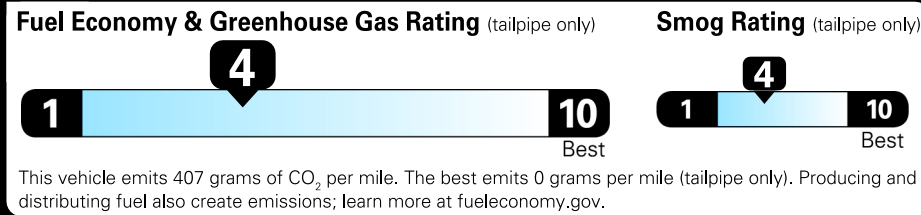

Gasoline Vehicle

2026 Atlas Cross Sport SE w/ Technology

Volkswagen

Pure Gray exterior
Titan Black leatherette interior

8-speed Automatic w/ Tiptronic® 4MOTION®

Fuel Economy
22 MPG
combined city/hwy
20 city
26 highway
4.5 gallons per 100 miles

Small SUVs range from 14 to 125 MPG. The best vehicle rates 146 MPGe.

You spend \$2,750
more in fuel costs over 5 years
compared to the average new vehicle.

Annual fuel COST
\$2,250

Actual results will vary for many reasons, including driving conditions and how you drive and maintain your vehicle. The average new vehicle gets 29 MPG and costs \$8,500 to fuel over 5 years. Cost estimates are based on 15,000 miles per year at \$3.30 per gallon. MPGe is miles per gasoline gallon equivalent. Vehicle emissions are a significant cause of climate change and smog.