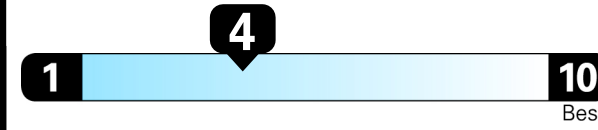

Gasoline Vehicle

2026 Atlas Cross Sport SEL Premium R-Line®

Pure Gray exterior
Titan Black leather w/ Blue underlay

8-speed Automatic w/ Tiptronic® 4MOTION®

Volkswagen

Fuel Economy
22 MPG
combined city/hwy
20 city
26 highway
4.5 gallons per 100 miles

Small SUVs range from 14 to 125 MPG. The best vehicle rates 146 MPGe.

You spend \$2,750
more in fuel costs over 5 years
compared to the average new vehicle.

Annual fuel COST
\$2,250

Fuel Economy & Greenhouse Gas Rating (tailpipe only)