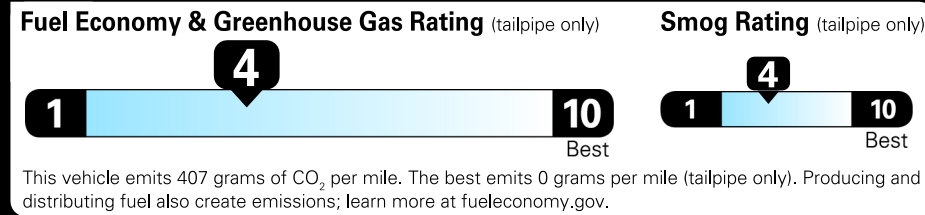

Gasoline Vehicle

2026 Atlas SE w/ Technology

Pure Gray exterior
Titan Black leatherette interior

8-speed Automatic w/ Tiptronic® 4MOTION®

Volkswagen

Fuel Economy
22 MPG
combined city/hwy
20 city
26 highway
4.5 gallons per 100 miles

Small SUVs range from 14 to 125 MPG. The best vehicle rates 146 MPGe.

You spend \$2,750 more in fuel costs over 5 years compared to the average new vehicle.

Annual fuel COST \$2,250

Actual results will vary for many reasons, including driving conditions and how you drive and maintain your vehicle. The average new vehicle gets 29 MPG and costs \$8,500 to fuel over 5 years. Cost estimates are based on 15,000 miles per year at \$3.30 per gallon. MPGe is miles per gasoline gallon equivalent. Vehicle emissions are a significant cause of climate change and smog.