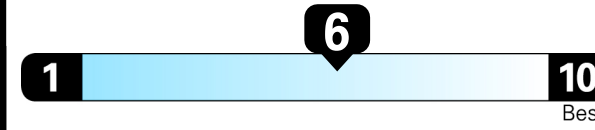

LOC: Opal White Pearl exterior

Dealer Stock Status: INVENTORY

Grigio & Titan Black leather interior

VIN: 3VWGX7BU6SM032211

MODEL: BU54RS-2025 Jetta 1.5T SEL
2024340-ORIGINAL

EPA DOT Fuel Economy and Environment

Gasoline Vehicle

2025 Jetta 1.5T SEL

Opal White Pearl exterior
Grigio & Titan Black leather interior

8-speed Automatic w/ Tiptronic®

Volkswagen

Fuel Economy
33 MPG
combined city/hwy
29 city
40 highway
3 gallons per 100 miles

Compact Cars range from 17 to 105 MPG. The best vehicle rates 140 MPGe.

You save $1,500
in fuel costs over 5 years compared to the average new vehicle.

Annual fuel COST
$1,600

Fuel Economy & Greenhouse Gas Rating (tailpipe only)