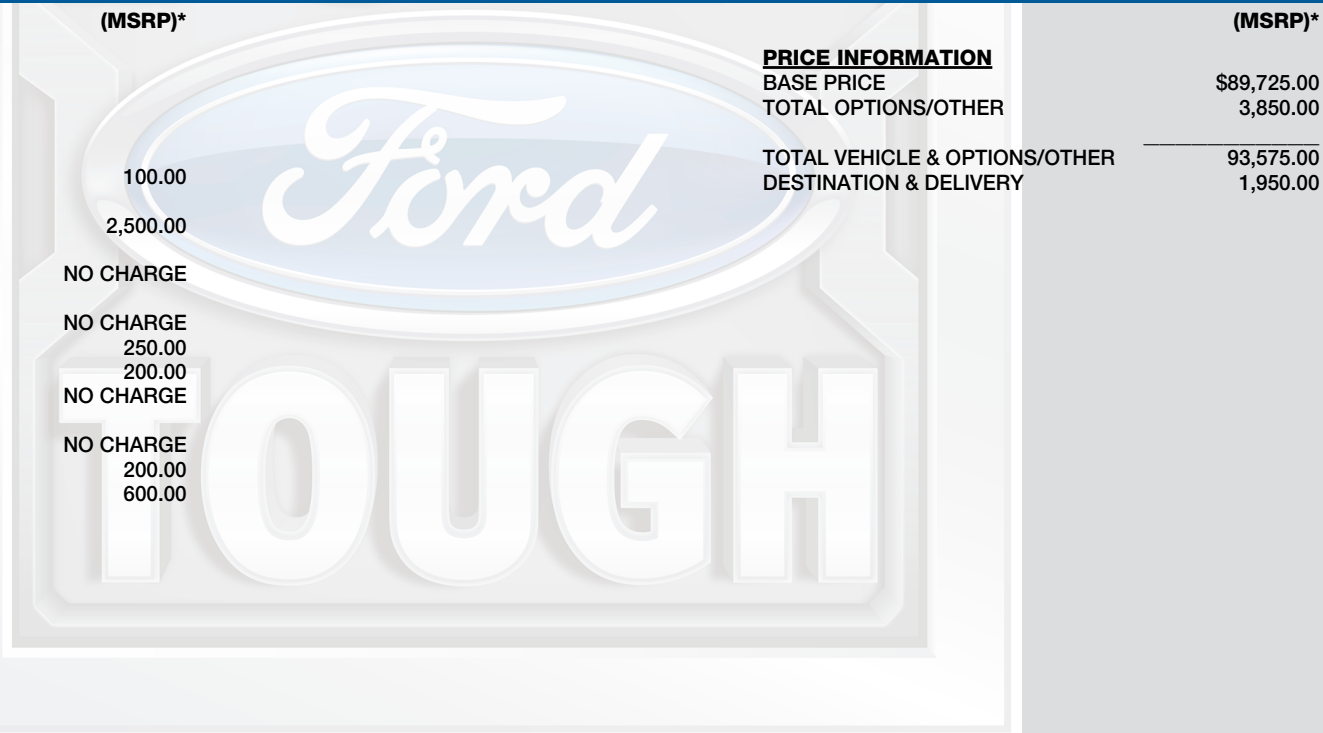

FUNCTIONAL

- 360-DEGREE CAMERA
- ADAPTIVE STEERING
- BLIS W/CROSS TRAFFIC
- CNCTD BLT-IN NAV(3-YR INC)
- FORD CO-PILOT360™ACTIVE2.0 PREP PACKAGE
- FORDPASS CONNECT™
- INTELL ACCESS W/PUSH START
- REM KEYLESS ENTRY/KEYPAD
- REVERSE BRAKE ASSIST
- SYNC@4 12" SCR N W/ APPLINK
- TRAILER TOW PACKAGE
- WIRELESS CHARGING PAD

SAFETY/SECURITY

- ADVANCED SECURITY PACK
- AIR BAGS, SIDE
- AIRBAGS, DRIVER & PASS
- LED STP LMP, HIGH MNT CTR
- ROLL STABILITY CONTROL
- SAFETY BELTS, ADJUSTABLE
- SOS POST CRASH ALERT SYST
- TIRE PRESSURE MONITOR SYS

WARRANTY

- 3 YR/60,000 KM BASIC
- 5YEAR/100,000 KM POWERTRAIN
- ROADSIDE ASSISTANCE 24 HRS

INCLUDED ON THIS VEHICLE

EQUIPMENT GROUP 900A

OPTIONAL EQUIPMENT/OTHER

- 2021 MODEL YEAR
- FEDERAL EXCISE TAX
- .22" POLISHED ALUMINUM WHEEL
- 3.5L POWERBOOST FULL-HYBRID
- .275/50R22 BSW ALL-SEASON
- 3.73 ELECTRONIC LOCK RR AXLE
- 7350# GVWR PACKAGE
- 50 STATE EMISSIONS
- LINER-TRAY STYLE-W/CARPET MAT
- INTERIOR WORK SURFACE
- PARTITIONED FOLD-FLAT STORAGE
- SINGLE FUEL TANK
- LIMITED LEATHER BUCKET SEATS
- WHEEL WELL LINER
- BEDLINER SPRAY-IN *ACCY

(MSRP)*

100.00
2,500.00
NO CHARGE
NO CHARGE
250.00
200.00
NO CHARGE
NO CHARGE
200.00
600.00

PRICE INFORMATION

BASE PRICE	$89,725.00
TOTAL OPTIONS/OTHER	3,850.00
TOTAL VEHICLE & OPTIONS/OTHER	93,575.00
DESTINATION & DELIVERY	1,950.00

(MSRP)*

SOLD TO/VENDU A Ducharme Motors Ltd 5714 50th Avenue Bonnyville AB CAN T9N 2K8	B60 022	RAMP ONE/ TERMINAL UN RA67	DEALER NO./CONCESSIONNAIRE B60 022
SHIP TO (IF OTHER THAN SOLD TO) / EXPEDIER A (SI AUTRE QUE L'ACHETEUR) Ducharme Motors Ltd 5714 50th Avenue Bonnyville AB CAN T9N 2K8	B60 022	RAMP TWO/ TERMINAL DEUX	FINAL ASSEMBLY PLANT/ USINE DE MONTAGE DEARBORN
SHIP THROUGH/EXPEDIER VIA COMMERCE VPC 15200 COMMERCE DR DEARBORN MI	METHOD OF TRANSP / MODE DE TRANSPORT RAIL	ITEM #: B6-D134 O/T 1	SPECIAL ORDER

TOTAL MSRP $95,525.00

* MANUFACTURER'S SUGGESTED RETAIL PRICE = MSRP
* NOTE: THIS PRICE HAS BEEN DEVELOPED AS A GUIDE. DEALERS MAY SELL FOR LESS AND ARE NOT UNDER ANY OBLIGATION TO ACCEPT THIS SUGGESTED RETAIL PRICE.

ME271 N RE 2X 125 000221 05 27 21

Gasoline Vehicle
Véhicule à essence

Fuel Consumption / Consommation de carburant

9.8
combined/combinaée
29
mi/gal

L/100 km
9.8
city
ville
9.7
highway
route

Annual fuel COST
for an annual distance of 20,000 km, and an average fuel price of $1.25 per litre

$ 2 450

Coût annuel en carburant
pour une distance annuelle de 20 000 km, et un prix moyen du carburant de 1,25 $ par litre

Standard pickup trucks range from /
Les camionnettes ordinaires font entre
8.9 - 16.3 L_e/100 km

L_e is gasoline litre equivalent
L_e signifie litre équivalent d'essence

Carbon Dioxide Rating / Indice de dioxyde de carbone

Tailpipe emissions only / Émissions du tuyau d'échappement seulement

Smog Rating / Indice de Smog

Estimates are based on Government of Canada approved criteria and testing methods. Vehicle's actual fuel consumption will vary.

Estimations établies selon des méthodes d'essai et des critères approuvés par le gouvernement du Canada. La consommation de carburant réelle du véhicule variera.

For more information visit

vehicles.nrcan.gc.ca

Pour plus d'information visitez

vehicules.nrcan.gc.ca

**U.S. GOVERNMENT SAFETY RATINGS
COTES DE SÉCURITÉ DU GOUVERNEMENT AMÉRICAIN**

Overall Vehicle Score / Cote globale du véhicule	Not Rated / Non coté
Frontal Crash Collision frontale	Driver / Conducteur Passenger / Passager Not Rated / Non coté Not Rated / Non coté
Side Crash Collision latérale	Front seat / Siège avant Rear seat / Siège arrière Not Rated / Non coté Not Rated / Non coté
Rollover / Capotage	Not Rated / Non coté

Star ratings range from 1 to 5 stars (★★★★★), with 5 being the highest. Les cotes varient de 1 à 5 étoiles (★★★★★), 5 étant la cote la plus élevée.

Source: U.S. National Highway Traffic Safety Administration
For more information / Pour de plus amples renseignements
www.safercar.gov

1FTFW1ED5MFB82758

FordPass Connect™

Download the FordPass™ app* and you can:

1. **Access Vehicle Control Features**
2. Remotely start, lock and unlock your vehicle.
   - Locate your vehicle and check approximate fuel range.
   - Receive vehicle health alerts.

1. **Activate 4G LTE Wi-Fi Hotspot**
2. New vehicles include a 3-month or 3GB data (whichever comes first) Wi-Fi trial.
   - Connect up to ten Wi-Fi-equipped devices.