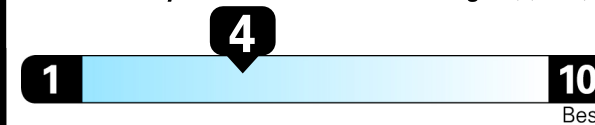

WARRANTY INFORMATION

- Volkswagen New Vehicle Limited Warranty: 4 years/50,000 miles (whichever occurs first)*
- Includes coverage for powertrain components*
- Limited Warranty against Corrosion Perforation: 7 years/100,000 miles (whichever occurs first)*

SCHEDULED CAREFREE MAINTENANCE®

- Includes scheduled maintenance at 1 year/10,000 miles (whichever occurs first)* and 2 years/20,000 miles (whichever occurs first)*

24-HOUR ROADSIDE ASSISTANCE

- 3 years/36,000 miles (whichever occurs first). * Services provided by third party supplier.

VW CAR-NET® SAFE & SECURE 5-YEAR PLAN

- Plan includes: Automatic Crash Notifications, Emergency Call, Stolen Vehicle Locator, and more (term begins on date of vehicle sale; acceptance of Terms required; details at vw.com/carnet)

*See owner's literature or dealer for details and limitations on all warranties and services.

IQ.DRIVE® Advanced Driver Assistance Technologies

Equipped with Volkswagen Car-Net®

Available through myVW. Services require acceptance of myVW and Car-Net Terms of Service; some require a paid subscription. Visit vw.com/carnet for details.

Annual fuel COST
$2,500

Fuel Economy & Greenhouse Gas Rating (tailpipe only)