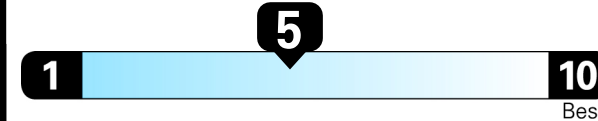

Gasoline Vehicle

2022 Tiguan 2.0T SE

Deep Black Pearl exterior
Titan Black Leatherette interior

8-Speed Automatic w/ Tiptronic® 4MOTION®

Volkswagen

Fuel Economy
25 MPG
combined city/hwy
22 city
29 highway
4 gallons per 100 miles

Small SUVs range from 14 to 129 MPG. The best vehicle rates 132 MPGe.

You spend \$500
more in fuel costs over 5 years
compared to the average new vehicle.

Annual fuel COST
\$1,400

Fuel Economy & Greenhouse Gas Rating (tailpipe only)