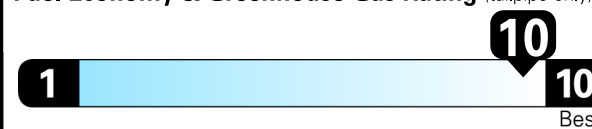

Fuel Economy & Greenhouse Gas Rating (tailpipe only)