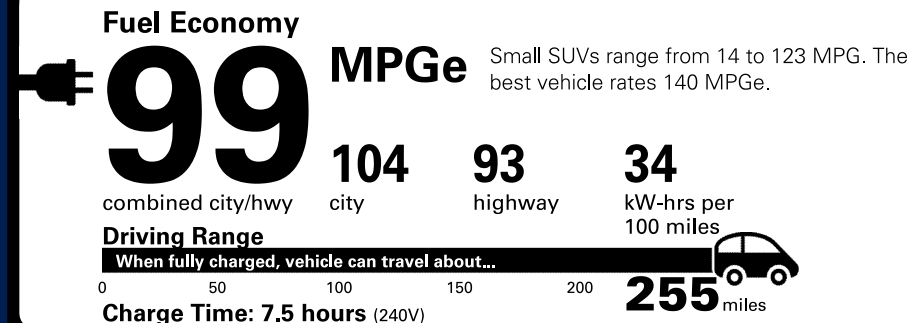

Electric Vehicle

2023 ID.4 AWD Pro S

Silver Mist Metallic exterior
"Galaxy" interior w/ Leatherette

82 kWh battery w/ SK On components

Volkswagen

You save \$4,500
in fuel costs over 5 years compared to the average new vehicle.

STANDARD FEATURES (unless replaced by packages or options)

PERFORMANCE

- Dual electric motors; all-wheel drive
- 82 kWh (gross) Lithium-ion battery pack w/ SK On components (cells & modules)
- Four-wheel independent suspension
- Electric power steering

Destination Charge \$1,295.00

Total Manufacturer's Suggested Retail Price: \$55,058.00

Does not include: fuel; license, title or registration fees; taxes; dealer fees; or any options or items not listed above.

Ready to make this your new ride?
Apply now with Volkswagen Credit!

Volkswagen Credit

Annual fuel COST \$700

Fuel Economy & Greenhouse Gas Rating (tailpipe only)

Smog Rating (tailpipe only)

Actual results will vary for many reasons, including driving conditions and how you drive and maintain your vehicle. The average new vehicle gets 28 MPG and costs \$8,000 to fuel over 5 years. Cost estimates are based on 15,000 miles per year at \$0.14 per kW-hr. MPGe is miles per gasoline gallon equivalent. Vehicle emissions are a significant cause of climate change and smog.