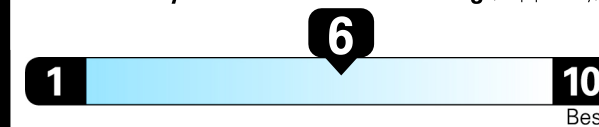

TECHNOLOGY & CONVENIENCE

- Volkswagen Digital Cockpit: 8" non-configurable digital instrument display
- Keyless access (front doors & trunk); push-button engine start
- Remote engine start
- Composition Color: 6.5" touchscreen AM/FM radio w/ USB input
- App-Connect® smartphone integration (for compatible devices) via USB
- Bluetooth® connectivity (for compatible devices)
- Electronic parking brake

WARRANTY INFORMATION

- Volkswagen New Vehicle Limited Warranty: 4 years/50,000 miles (whichever occurs first)*
- Includes coverage for powertrain components*
- Limited Warranty against Corrosion Perforation: 7 years/100,000 miles (whichever occurs first)*

SCHEDULED CAREFREE MAINTENANCE®

- 2 years/20,000 miles (whichever occurs first)*

24-HOUR ROADSIDE ASSISTANCE

- 3 years/36,000 miles (whichever occurs first), for towing, jump starts, tire changes, out-of-fuel & lock-out.* Services provided by third party supplier.

*See owner's literature or dealer for details and limitations on all warranties and services.

Annual fuel COST
$1,350

Fuel Economy & Greenhouse Gas Rating (tailpipe only)