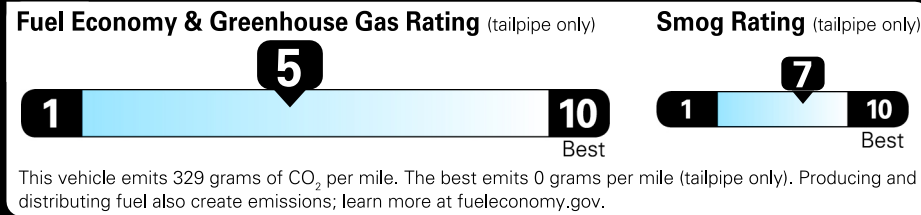

Gasoline Vehicle

2024 Taos SE

Deep Black Pearl exterior
Gray CloudTex leatherette & cloth interior

7-Speed DSG® Automatic w/ 4MOTION®

Volkswagen

Fuel Economy
27 MPG
combined city/hwy
24 city
32 highway
3.7 gallons per 100 miles

Small SUVs range from 14 to 118 MPG. The best vehicle rates 140 MPGe.

You spend \$250
more in fuel costs over 5 years
compared to the average new vehicle.

Annual fuel COST
\$2,000

Actual results will vary for many reasons, including driving conditions and how you drive and maintain your vehicle. The average new vehicle gets 28 MPG and costs \$9,750 to fuel over 5 years. Cost estimates are based on 15,000 miles per year at \$3.60 per gallon. MPGe is miles per gasoline gallon equivalent. Vehicle emissions are a significant cause of climate change and smog.