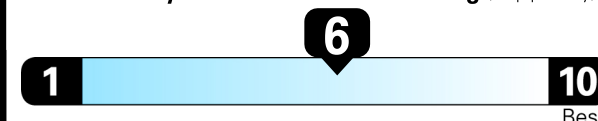

LOC:
Pure White exterior

Dealer Stock Status: INVENTORY

Black CloudTex & Cloth interior

VIN: 3VVWX7B20NM014452

MODEL: CL13RT-2022 Taos 1.5T SE
2021172-REPROCESS

EPA DOT Fuel Economy and Environment

Gasoline Vehicle

2022 Taos 1.5T SE

Pure White exterior
Black CloudTex & Cloth interior

7-Speed DSG® Automatic w/ 4MOTION®

Volkswagen

Fuel Economy
28 MPG
combined city/hwy
25 city
32 highway
3.6 gallons per 100 miles

Small SUVs range from 16 to 125 MPG. The best vehicle rates 142 MPGe.

You save $250
in fuel costs over 5 years compared to the average new vehicle.

Annual fuel COST
$1,250

Fuel Economy & Greenhouse Gas Rating (tailpipe only)

This vehicle emits 323 grams of CO₂ per mile. The best emits 0 grams per mile (tailpipe only). Producing and distributing fuel also create emissions; learn more at fueleconomy.gov.

Smog Rating (tailpipe only)