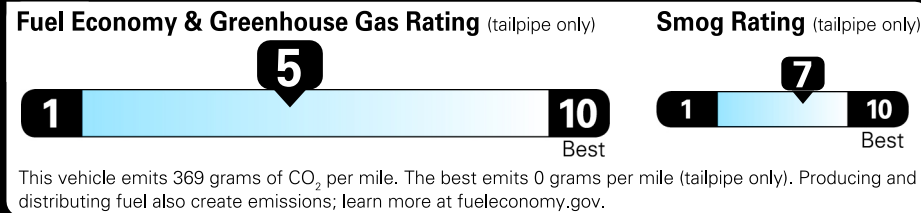

Gasoline Vehicle

2022 Tiguan 2.0T SEL R-Line®

Platinum Gray Metallic exterior
Titan Black Leather interior

8-Speed Automatic w/ Tiptronic® 4MOTION®

Volkswagen

Fuel Economy
24 MPG
combined city/hwy
21 city
28 highway
4.2 gallons per 100 miles

Small SUVs range from 14 to 129 MPG. The best vehicle rates 132 MPGe.

You spend \$750
more in fuel costs over 5 years
compared to the average new vehicle.

Annual fuel COST
\$1,450

Actual results will vary for many reasons, including driving conditions and how you drive and maintain your vehicle. The average new vehicle gets 27 MPG and costs \$6,500 to fuel over 5 years. Cost estimates are based on 15,000 miles per year at \$2.35 per gallon. MPGe is miles per gasoline gallon equivalent. Vehicle emissions are a significant cause of climate change and smog.