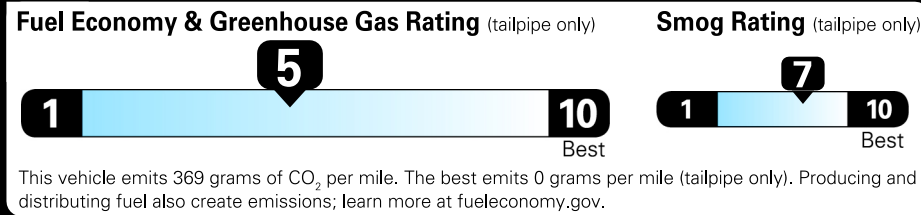

Gasoline Vehicle

2022 Tiguan 2.0T SEL R-Line®

Oryx White Pearl exterior
Titan Black Leather interior

8-Speed Automatic w/ Tiptronic® 4MOTION®

Volkswagen

Fuel Economy
24 MPG
combined city/hwy
21 city
28 highway
4.2 gallons per 100 miles

Small SUVs range from 14 to 129 MPG. The best vehicle rates 132 MPGe.

You spend \$750
more in fuel costs over 5 years
compared to the average new vehicle.

Annual fuel COST
\$1,450

Actual results will vary for many reasons, including driving conditions and how you drive and maintain your vehicle. The average new vehicle gets 27 MPG and costs \$6,500 to fuel over 5 years. Cost estimates are based on 15,000 miles per year at \$2.35 per gallon. MPGe is miles per gasoline gallon equivalent. Vehicle emissions are a significant cause of climate change and smog.