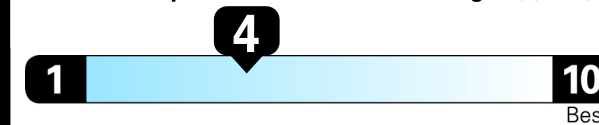

WARRANTY INFORMATION

- Volkswagen New Vehicle Limited Warranty: 4 years/50,000 miles (whichever occurs first)*
- Includes coverage for powertrain components*
- Limited Warranty against Corrosion Perforation: 7 years/100,000 miles (whichever occurs first)*

SCHEDULED CAREFREE MAINTENANCE®

- Includes scheduled maintenance at 1 year/10,000 miles (whichever occurs first)* and 2 years/20,000 miles (whichever occurs first)*

24-HOUR ROADSIDE ASSISTANCE

- 3 years/36,000 miles (whichever occurs first). * Services provided by third party supplier.

VW CAR-NET® SAFE & SECURE 5-YEAR PLAN

- Plan includes: Automatic Crash Notifications, Emergency Call, Stolen Vehicle Locator, and more (term begins on date of vehicle sale; acceptance of Terms required; details at vw.com/carnet)

*See owner's literature or dealer for details and limitations on all warranties and services.

IQ.DRIVE® Advanced Driver Assistance Technologies

Equipped with Volkswagen Car-Net®

Available through myVW. Services require acceptance of myVW and Car-Net Terms of Service; some require a paid subscription. Visit vw.com/carnet for details.

Annual fuel COST
$2,500

Fuel Economy & Greenhouse Gas Rating (tailpipe only)