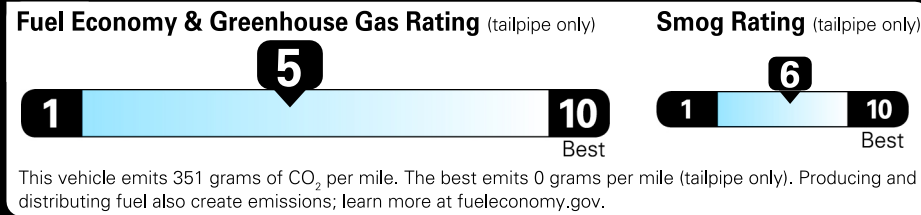

Gasoline Vehicle

2026 Tiguan SE

Platinum Gray Metallic exterior
Crystal Gray leatherette interior

8-Speed Automatic 4MOTION®

Volkswagen

Fuel Economy
25 MPG
combined city/hwy
22 MPG
city
30 MPG
highway
4 gallons per 100 miles

Small SUVs range from 14 to 125 MPG. The best vehicle rates 146 MPGe.

You spend \$1,500
more in fuel costs over 5 years
compared to the average new vehicle.

Annual fuel COST
\$2,000

Actual results will vary for many reasons, including driving conditions and how you drive and maintain your vehicle. The average new vehicle gets 29 MPG and costs \$8,500 to fuel over 5 years. Cost estimates are based on 15,000 miles per year at \$3.30 per gallon. MPGe is miles per gasoline gallon equivalent. Vehicle emissions are a significant cause of climate change and smog.