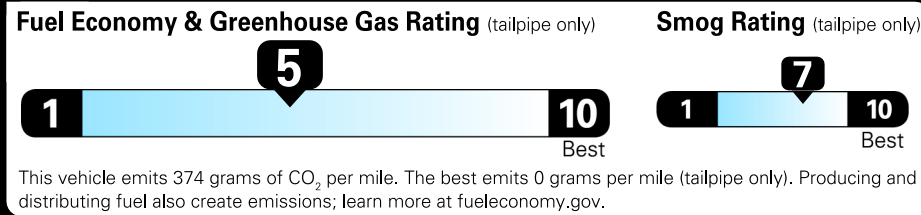

Gasoline Vehicle

2021 Tiguan 2.0T SEL Premium R-Line®

Pure White Exterior
Storm Gray Leather Interior

8-Speed Automatic w/ Tiptronic® 4MOTION®

Volkswagen

Fuel Economy
24 MPG
combined city/hwy
21 city
27 highway
4.2 gallons per 100 miles

Small SUVs range from 16 to 120 MPG. The best vehicle rates 141 MPGe.

You spend \$1,000 more in fuel costs over 5 years compared to the average new vehicle.

Annual fuel COST \$1,700

Actual results will vary for many reasons, including driving conditions and how you drive and maintain your vehicle. The average new vehicle gets 27 MPG and costs \$7,500 to fuel over 5 years. Cost estimates are based on 15,000 miles per year at \$2.70 per gallon. MPGe is miles per gasoline gallon equivalent. Vehicle emissions are a significant cause of climate change and smog.