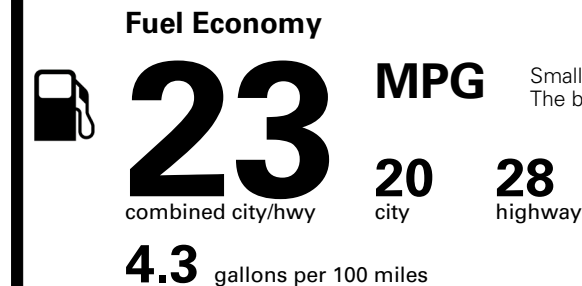

Inland Freight & Handling : \$1,600.00
Total Price : \$52,285.00

Proudly Supporting Hyundai Hope On Wheels and the Fight Against Pediatric Cancer Since 1998

Fuel Economy and Environment

Gasoline Vehicle

Small SUVs range from 14 to 125 MPG. The best vehicle rates 146 MPGe.

You spend
\$2,250

more in fuel costs over 5 years compared to the average new vehicle.

Annual fuel cost
\$2,150

Fuel Economy & Greenhouse Gas Rating (tailpipe only)

Smog Rating (tailpipe only)

This vehicle emits 389 grams CO₂ per mile. The best emits 0 grams per mile (tailpipe only). Producing and distributing fuel also create emissions; learn more at fueleconomy.gov.