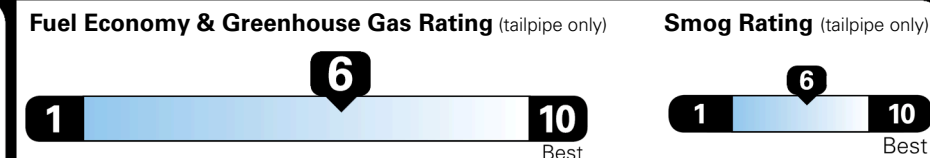

EPA DOT Fuel Economy and Environment

Gasoline Vehicle

Fuel Economy
34 MPG
combined city/hwy
2.9 gallons per 100 miles
Small SUVs range from 14 to 125 MPG. The best vehicle rates 146 MPGe.
35 city
34 highway

You save $1,250
in fuel costs over 5 years compared to the average new vehicle.

Annual fuel cost $1,450