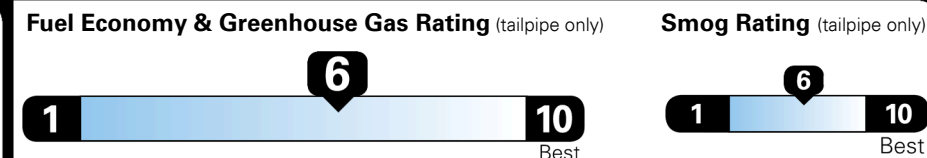

EPA DOT Fuel Economy and Environment

Gasoline Vehicle

Fuel Economy

34 MPG
combined city/hwy

35 MPG
city

34 MPG
highway

2.9 gallons per 100 miles

Small SUVs range from 14 to 125 MPG. The best vehicle rates 146 MPGe.

You save $1,250
in fuel costs over 5 years compared to the average new vehicle.

Annual fuel cost $1,450