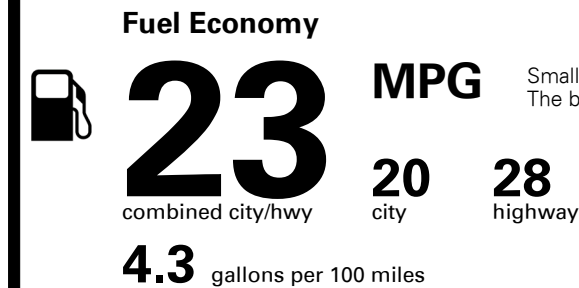

Contact dealer for final pricing details

Inland Freight & Handling : \$1,600.00
Total Price : \$51,800.00

Proudly Supporting Hyundai Hope On Wheels and the Fight Against Pediatric Cancer Since 1998

Fuel Economy and Environment

Gasoline Vehicle

Small SUVs range from 14 to 125 MPG. The best vehicle rates 146 MPGe.

You spend \$2,250 more in fuel costs over 5 years compared to the average new vehicle.

Annual fuel cost \$2,150

Fuel Economy & Greenhouse Gas Rating (tailpipe only)