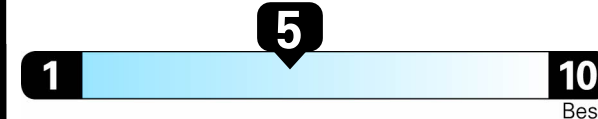

Gasoline Vehicle

2022 Tiguan 2.0T SEL R-Line®

Oryx White Pearl exterior
Noisette Brown Leather interior

8-Speed Automatic w/ Tiptronic® 4MOTION®

Volkswagen

Fuel Economy
24 MPG
combined city/hwy
21 city
28 highway
4.2 gallons per 100 miles

Small SUVs range from 16 to 125 MPG. The best vehicle rates 142 MPGe.

You spend \$750
more in fuel costs over 5 years
compared to the average new vehicle.

Annual fuel COST
\$1,450

Fuel Economy & Greenhouse Gas Rating (tailpipe only)