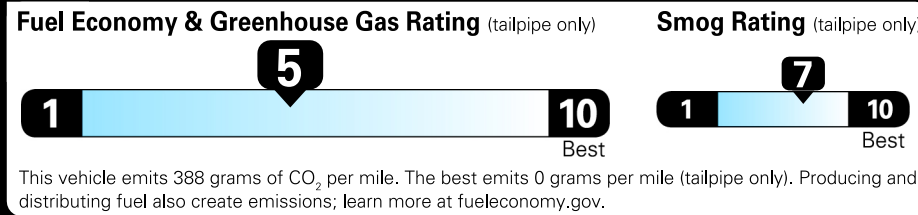

LOC: Pyrite Silver Metallic Exterior

Dealer Stock Status: SOLD

Titan Black Leatherette Interior

VIN: 3VV2B7AX8LM080769

MODEL: BW23VJ-2020 Tiguan 2.0T SE w/ 4MOTION® 2019355-ORIGINAL

EPA DOT Fuel Economy and Environment

Gasoline Vehicle

Fuel Economy
23 MPG
combined city/hwy
20 city
27 highway
4.3 gallons per 100 miles

Small Sport Utility Vehicles range from 18 to 120 MPG. The best vehicle rates 136 MPGe.

You spend $1,250 more in fuel costs over 5 years compared to the average new vehicle.

Annual fuel COST $1,750

Actual results will vary for many reasons, including driving conditions and how you drive and maintain your vehicle. The average new vehicle gets 27 MPG and costs $7,500 to fuel over 5 years. Cost estimates are based on 15,000 miles per year at $2.70 per gallon. MPGe is miles per gasoline gallon equivalent. Vehicle emissions are a significant cause of climate change and smog.

fueleconomy.gov

Calculate personalized estimates and compare vehicles

GOVERNMENT 5-STAR SAFETY RATINGS

Overall Vehicle Score Not Rated ▲

Based on the combined ratings of frontal, side and rollover. Should ONLY be compared to other vehicles of similar size and weight. ▲ Safety Concerns: Visit www.safercar.gov or call 1-888-327-4236 for more details.

Frontal Crash Driver Passenger **Not Rated Not Rated**

Based on the risk of injury in a frontal impact. Should ONLY be compared to other vehicles of similar size and weight.

Side Crash Front Seat Rear Seat ★★★★★ ▲ ★★★★★

Based on the risk of injury in a side impact.

Rollover ★★★★★

Based on the risk of rollover in a single-vehicle crash.

Star ratings range from 1 to 5 stars (★★★★★) with 5 being the highest.

Source: National Highway Traffic Safety Administration (NHTSA).

www.safercar.gov or 1-888-327-4236

PARTS CONTENT INFORMATION

For vehicles in this carline:
U.S./CANADIAN PARTS CONTENT: 7%
Major sources of foreign parts content:
MEXICO 41%

Note: parts content does not include final assembly, distribution or other non-parts costs.

For this vehicle:
Final assembly point:
PUEBLA, MEXICO
Country of origin:
ENGINE: MEXICO
TRANSMISSION: JAPAN

VIN: 3VV2B7AX8LM080769

Port of Entry: HOUSTON

SOLD TO: 496599
CAPISTRANO VOLKSWAGEN
14002 E 21ST ST STE 1500
TULSA, OK 74134

SHIP TO: 990096
ENTERPRISE - SALT LAKE CITY
5048 W 700 S
SALT LAKE CITY, UT 84104

2020 Tiguan 2.0T SE w/ 4MOTION®

Pyrite Silver Metallic Exterior
Titan Black Leatherette Interior

8-Speed Automatic w/ Tiptronic® 4MOTION®

Volkswagen

STANDARD FEATURES (unless replaced by packages or options)

PERFORMANCE

- 2.0L TSI® 16-valve DOHC turbocharged 4-cylinder engine w/ direct fuel injection
- 4MOTION® all-wheel drive w/ Active Control & Driving Mode Selection
- Engine Start-Stop System
- Four-wheel independent suspension
- Electro-mechanical power steering w/ variable assistance

SAFETY FEATURES

- 3-point safety belts, all seating positions
- Advanced Airbag Protection System w/ 6 airbags
- Anti-lock Braking System (ABS) w/ disc brakes
- Anti-Slip Regulation (ASR); Engine Brake Assist (EBA)
- Electronic Brake-pressure Distribution (EBD); Hydraulic Brake Assist (HBA)
- Electronic Stability Control (ESC); Electronic Differential Lock (EDL)
- Intelligent Crash Response System (ICRS); Automatic Post-Collision Braking System
- Lower Anchors & Tethers for Children (LATCH)
- Rear View Camera System
- Tire Pressure Monitoring System (TPMS)

EXTERIOR