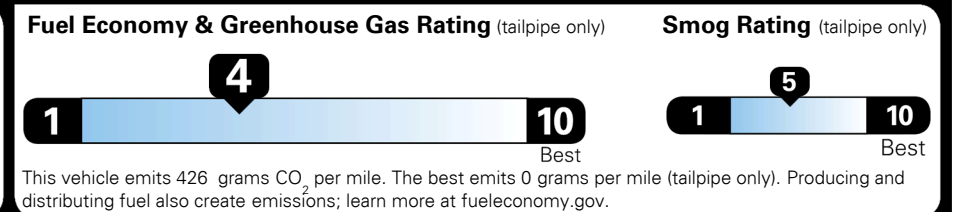

EPA DOT Fuel Economy and Environment

Gasoline Vehicle

You spend \$3,000 more in fuel costs over 5 years compared to the average new vehicle.

Annual fuel cost \$2,500

Actual results will vary for many reasons, including driving conditions and how you drive and maintain your vehicle. The average new vehicle gets 28 MPG and costs \$9,500 to fuel over 5 years. Cost estimates are based on 15,000 miles per year at \$ 3.50 per gallon. MPGe is miles per gasoline gallon equivalent. Vehicle emissions are a significant cause of climate change and smog.