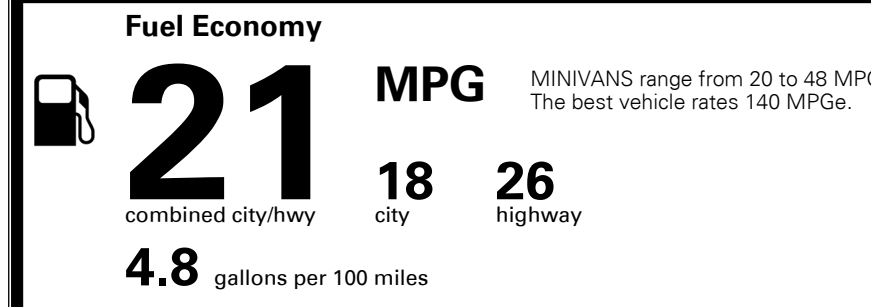

- Dark Edition Alloy Wheels
- Dark Exterior Accents
- LED Projector Headlights
- LED Rear Combination Lights
- Leather Seat Trim
- Head-Up Display
- Bose Premium Audio System
- Heated Steering Wheel
- Digital Rear View Mirror w/ HomeLink™

Included
Included
Included
Included
Included
Included
Included
Included
Included

ADDITIONAL INSTALLED EQUIPMENT:

(In addition to or in place of standard features)

- Ceramic Silver Paint
- Rear Seat Entertainment Package
- Dual Screen Rear Seat Entertainment System
- SX Prestige Seat Package
- 7-Passenger Seating
- 2nd Row Power Seats w/Leg Support
- Heated and Ventilated 2nd-Row Seats
- Ambient Lighting and Glossy Interior Trim
- Trailer Prewire Harness

$495.00
$2,500.00
Included
Included

MSRP INCLUDING OPTIONS

$ 53,595.00

INLAND FREIGHT AND HANDLING

$ 1,395.00

TOTAL MANUFACTURER'S SUGGESTED RETAIL PRICE ▶

$ 54,990.00

TOTAL ADDITIONAL WEIGHT:

*Additional terms and conditions apply.
**Kia Connect may be currently unavailable for some Model Year 2022 and newer vehicles sold or purchased in Massachusetts; please see owners.kia.com for more information.
NOTE: When you purchase this vehicle, Kia America, Inc. collects personal information you provide to the dealership. For information on our collection and use of personal information and your rights, please see our Privacy Policy on www.kia.com.

EPA DOT Fuel Economy and Environment

Gasoline Vehicle

You spend $3,000 more in fuel costs over 5 years compared to the average new vehicle.

Annual fuel cost $2,500