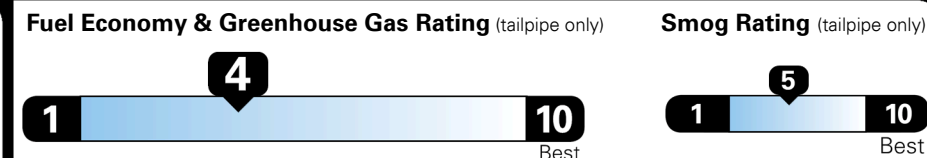

EPA DOT Fuel Economy and Environment

Gasoline Vehicle

Fuel Economy
21 MPG
combined city/hwy
4.8 gallons per 100 miles

Standard SUVs range from 11 to 100 MPG. The best vehicle rates 140 MPGe.

19 city
24 highway

You spend $3,000 more in fuel costs over 5 years
compared to the average new vehicle.

Annual fuel cost $2,500